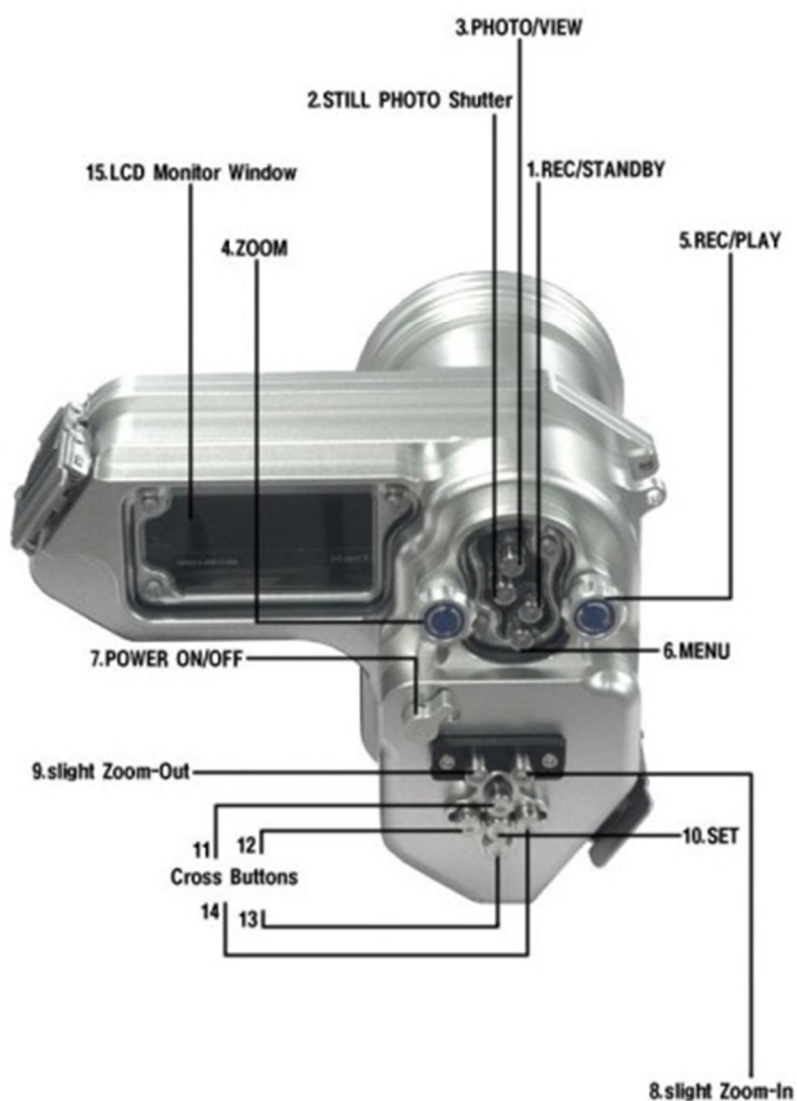

Sanyo Xacti-II Housing

for Sanyo VPC-HD-1000, 1010, 2000

Every part of this housing is manufactured by CNC machining and operation is 100% manual. Sanyo VPC-HD-1000, 1010, 2000 can be used.

67mm mount UW wide conversion and close-up lens can be used with this housing without any device.

Single tray

Double tray

Compact Full-HD Sanyo Xacti VPC-HD-1010 camcorder

Full-HD(1920 x 1080), 4,000,000 pix

SD card memory

2.7inch monitor

1sec/300frames superspeed photographing

Manual focus

Super Macro

8,000,000pix still image

Brightness: F/1.8

Size: 90 x 112.6 x 54.5mm

Weight: 268g

Image Stabilization

Specifications of Patima Xacti-II housing

1. Usable camcorder : Sanyo Xacti VPC-HD-1010, 2000

2. Material : aluminum, acetal, stainless-steel

3. Manufacturing : CNC machining

4. Finishing : anodizing after barrel, sanding, special coating

5. Color : silver

6. Camcorder attachment : saddle

7. Port : 67mm flat port, wide conversion, close-up(changeable)